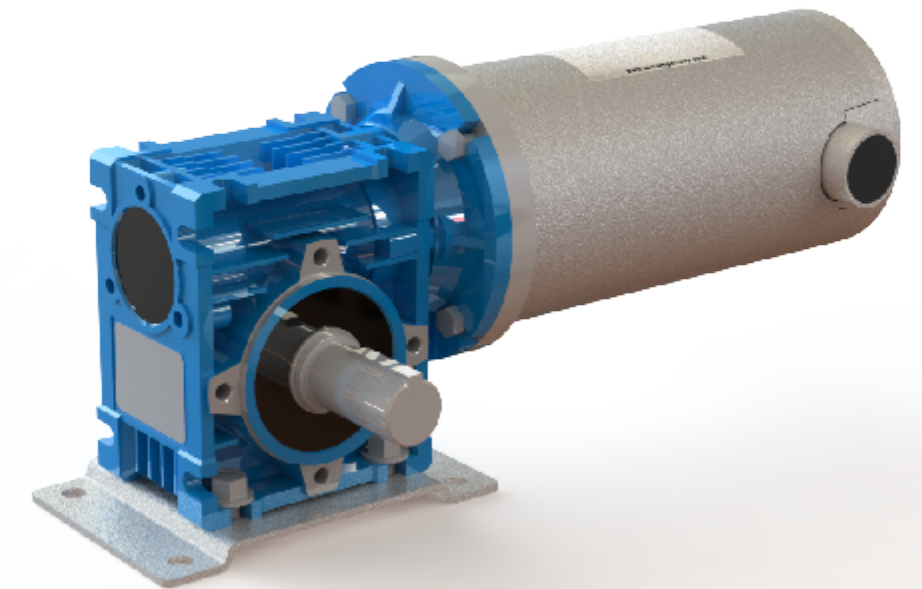

Motor Specialty, Inc.  
2801 Lathrop Avenue  
Racine, WI 53405

DESCRIPTION: 2000C GM 30 GEARBOX .750" SHAFT DROP-IN

DRAWN BY: CZ

PART NUMBER

MATERIAL:

SIZE: B

Model RGP2030C-GP74XX

TOLERANCE: .XXX±.005 .XX±.01 FRACTION±1/64 ANGLE:±1 Deg.

SCALE: 1:1.5

ALL UNITS IN INCHES UNLESS OTHERWISE NOTED

REVISION: B

REVISIONS

REV.	DESCRIPTION	DATE	ENGINEERING APPROVAL
A	INITIAL DRAWING	10/30/19	CZ
B	MODEL NUMBER CHANGE (RGP)	3/30/2020	CZ

VOLTAGE: 90 & 180 DC  
 ROTATION: REVERSIBLE (BLACK POSITIVE(+)) CW  
 CONSTRUCTION: TENV  
 FINISH: POWERCOAT SILVER/BLUE  
 INSULATION: CLASS F