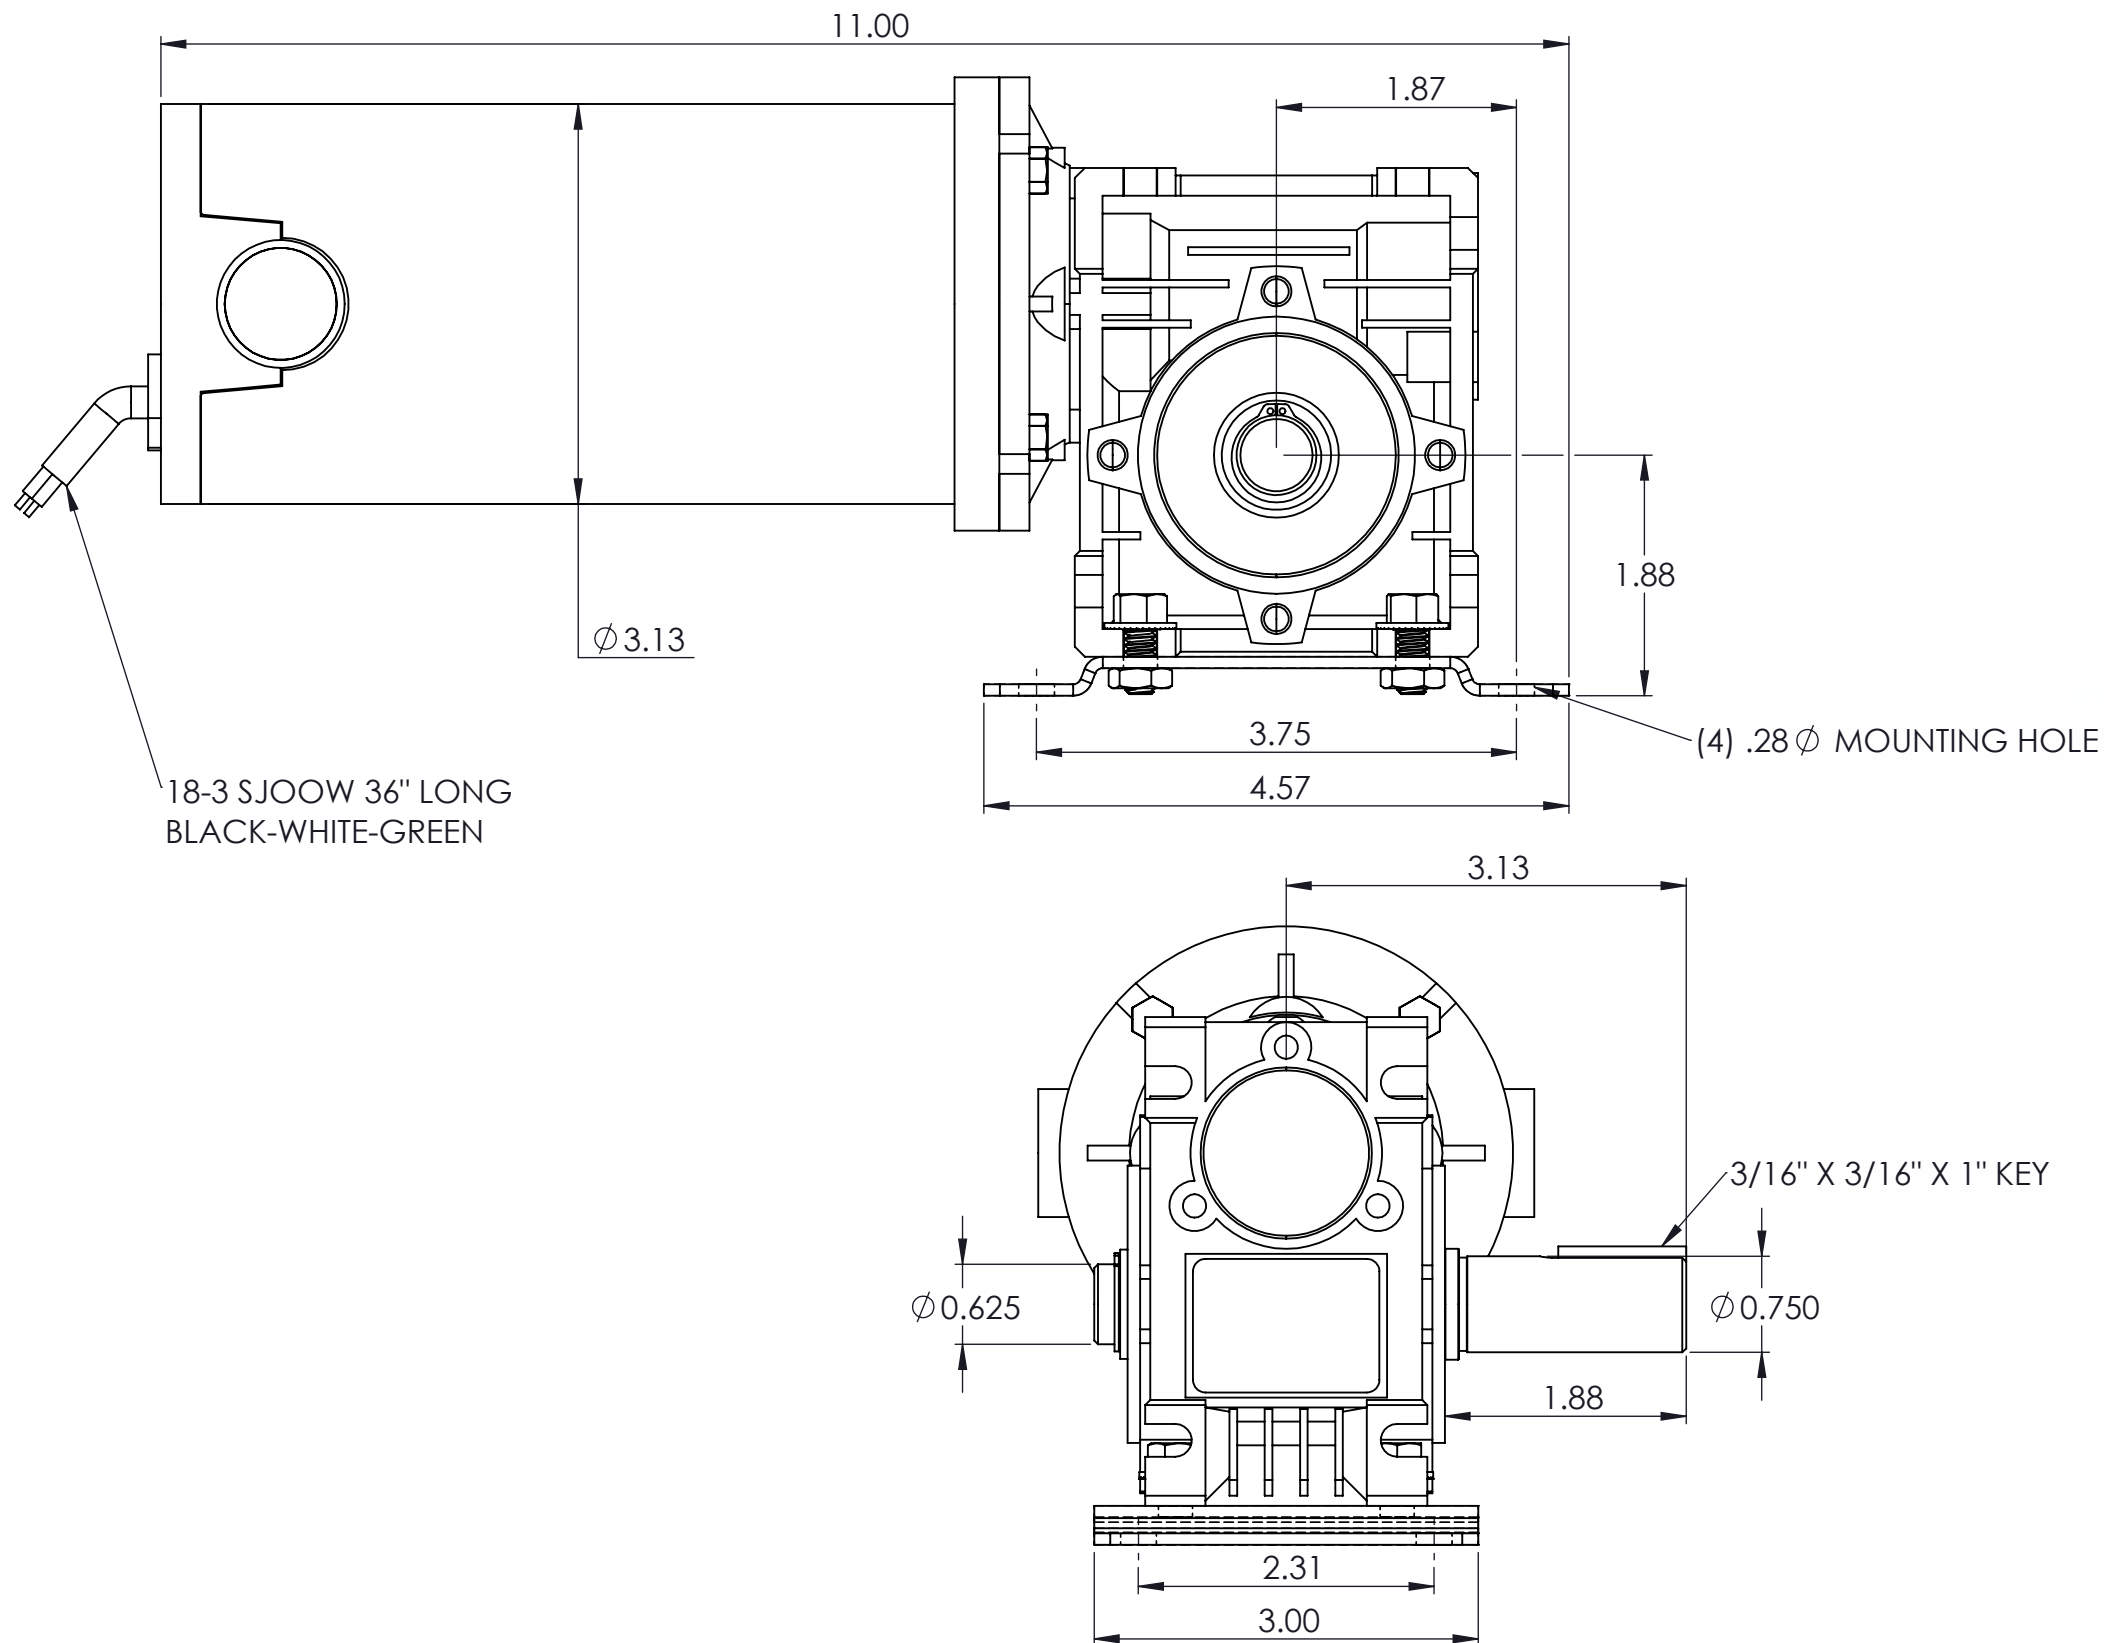

Motor Specialty, Inc.  
2801 Lathrop Avenue  
Racine, WI 53405

DESCRIPTION: 2000C GM 30 GEARBOX .750" SHAFT DROP-IN

DRAWN BY: CZ

PART NUMBER

MATERIAL:

SIZE: B

Model RGP2030C-GP74XX

TOLERANCE: .XXX±.005 .XX±.01 FRACTION±1/64 ANGLE:±1 Deg.

SCALE: 1:1.5

ALL UNITS IN INCHES UNLESS OTHERWISE NOTED

REVISION: B

REVISIONS

REV.	DESCRIPTION	DATE	ENGINEERING APPROVAL
A	INITIAL DRAWING	10/30/19	CZ
B	MODEL NUMBER CHANGE (RGP)	3/30/2020	CZ

VOLTAGE: 90 & 180 DC  
 ROTATION: REVERSIBLE (BLACK POSITIVE(+)) CW  
 CONSTRUCTION: TENV  
 FINISH: POWERCOAT SILVER/BLUE  
 INSULATION: CLASS F