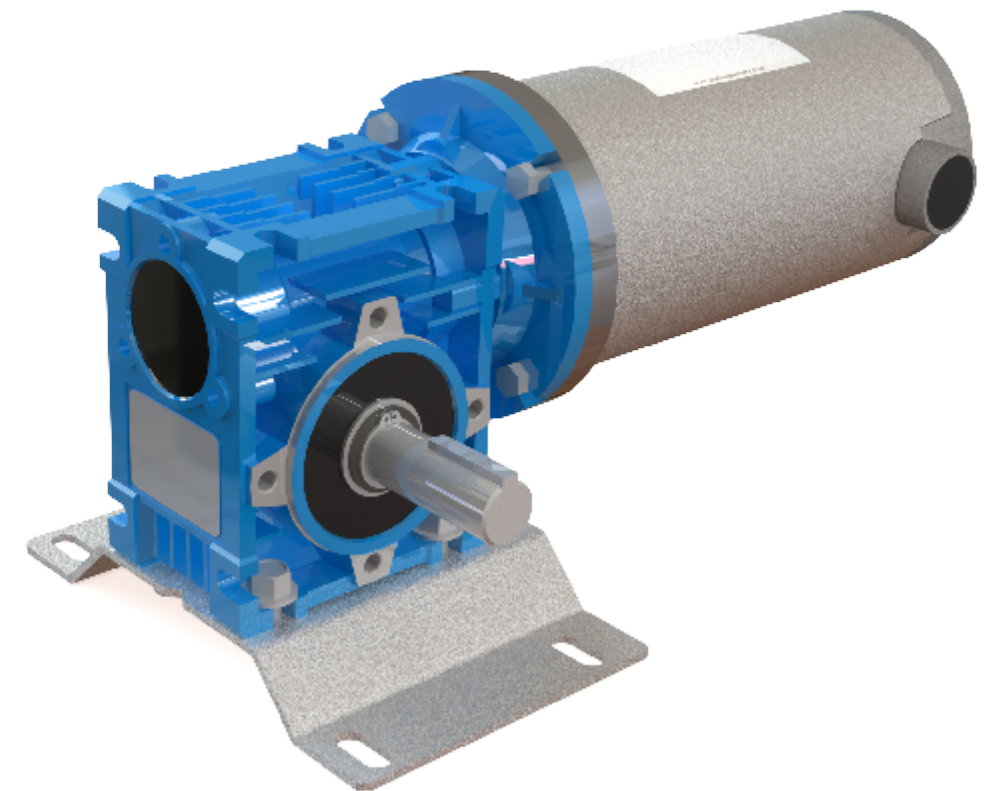

Motor Specialty, Inc.  
2801 Lathrop Avenue  
Racine, WI 53405

DESCRIPTION: 2000C GM 30 GEARBOX .625" SHAFT DROP-IN

DRAWN BY: CZ

PART NUMBER

MATERIAL:

SIZE: B

TOLERANCE: .XXX±.005 .XX±.01 FRACTION±1/64 ANGLE:±1 Deg.

SCALE: 1:2

Model RGP2030C - GP74XX

ALL UNITS IN INCHES UNLESS OTHERWISE NOTED

REVISION: B

REVISIONS

REV.	DESCRIPTION	DATE	ENGINEERING APPROVAL
A	INITIAL DRAWING	10/30/19	CZ
B	MODEL NUMBER CHANGE (RGP)	3/30/2020	CZ

VOLTAGE: 90 & 180 DC  
 ROTATION: REVERSIBLE (BLACK POSITIVE(+) CW)  
 CONSTRUCTION: TENV  
 FINISH: POWERCOAT SILVER/BLUE  
 INSULATION: CLASS F