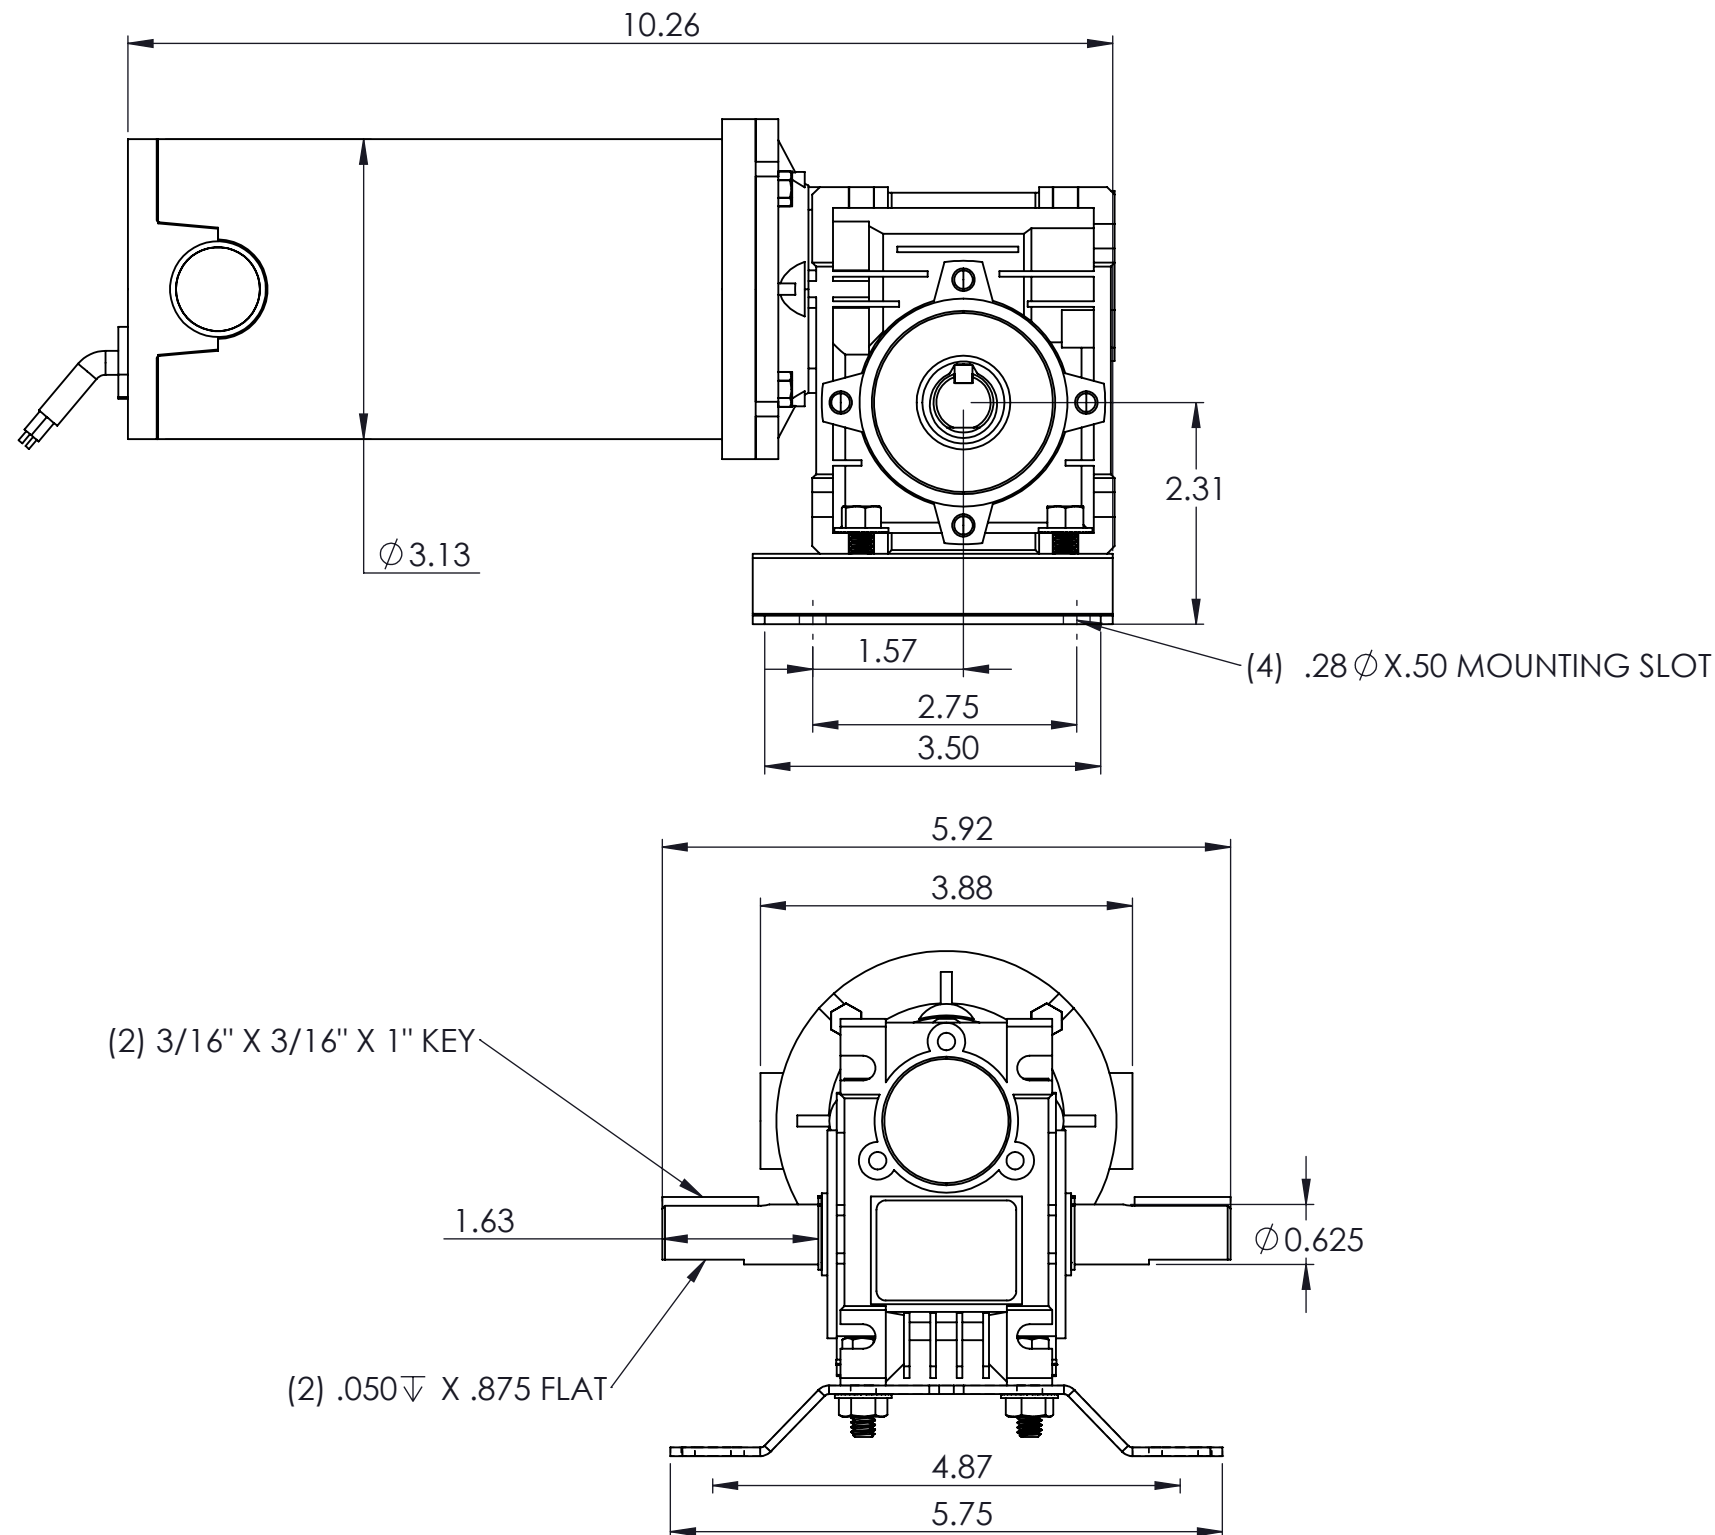

Motor Specialty, Inc.  
2801 Lathrop Avenue  
Racine, WI 53405

DESCRIPTION: 2000C GM 30 GEARBOX .625" SHAFT DROP-IN

DRAWN BY: CZ

PART NUMBER

MATERIAL:

SIZE: B

TOLERANCE: .XXX±.005 .XX±.01 FRACTION±1/64 ANGLE:±1 Deg.

SCALE: 1:2

Model RGP2030C - GP74XX

ALL UNITS IN INCHES UNLESS OTHERWISE NOTED

REVISION: B

REVISIONS

REV.	DESCRIPTION	DATE	ENGINEERING APPROVAL
A	INITIAL DRAWING	10/30/19	CZ
B	MODEL NUMBER CHANGE (RGP)	3/30/2020	CZ

VOLTAGE: 90 & 180 DC  
 ROTATION: REVERSIBLE (BLACK POSITIVE(+) CW)  
 CONSTRUCTION: TENV  
 FINISH: POWERCOAT SILVER/BLUE  
 INSULATION: CLASS F