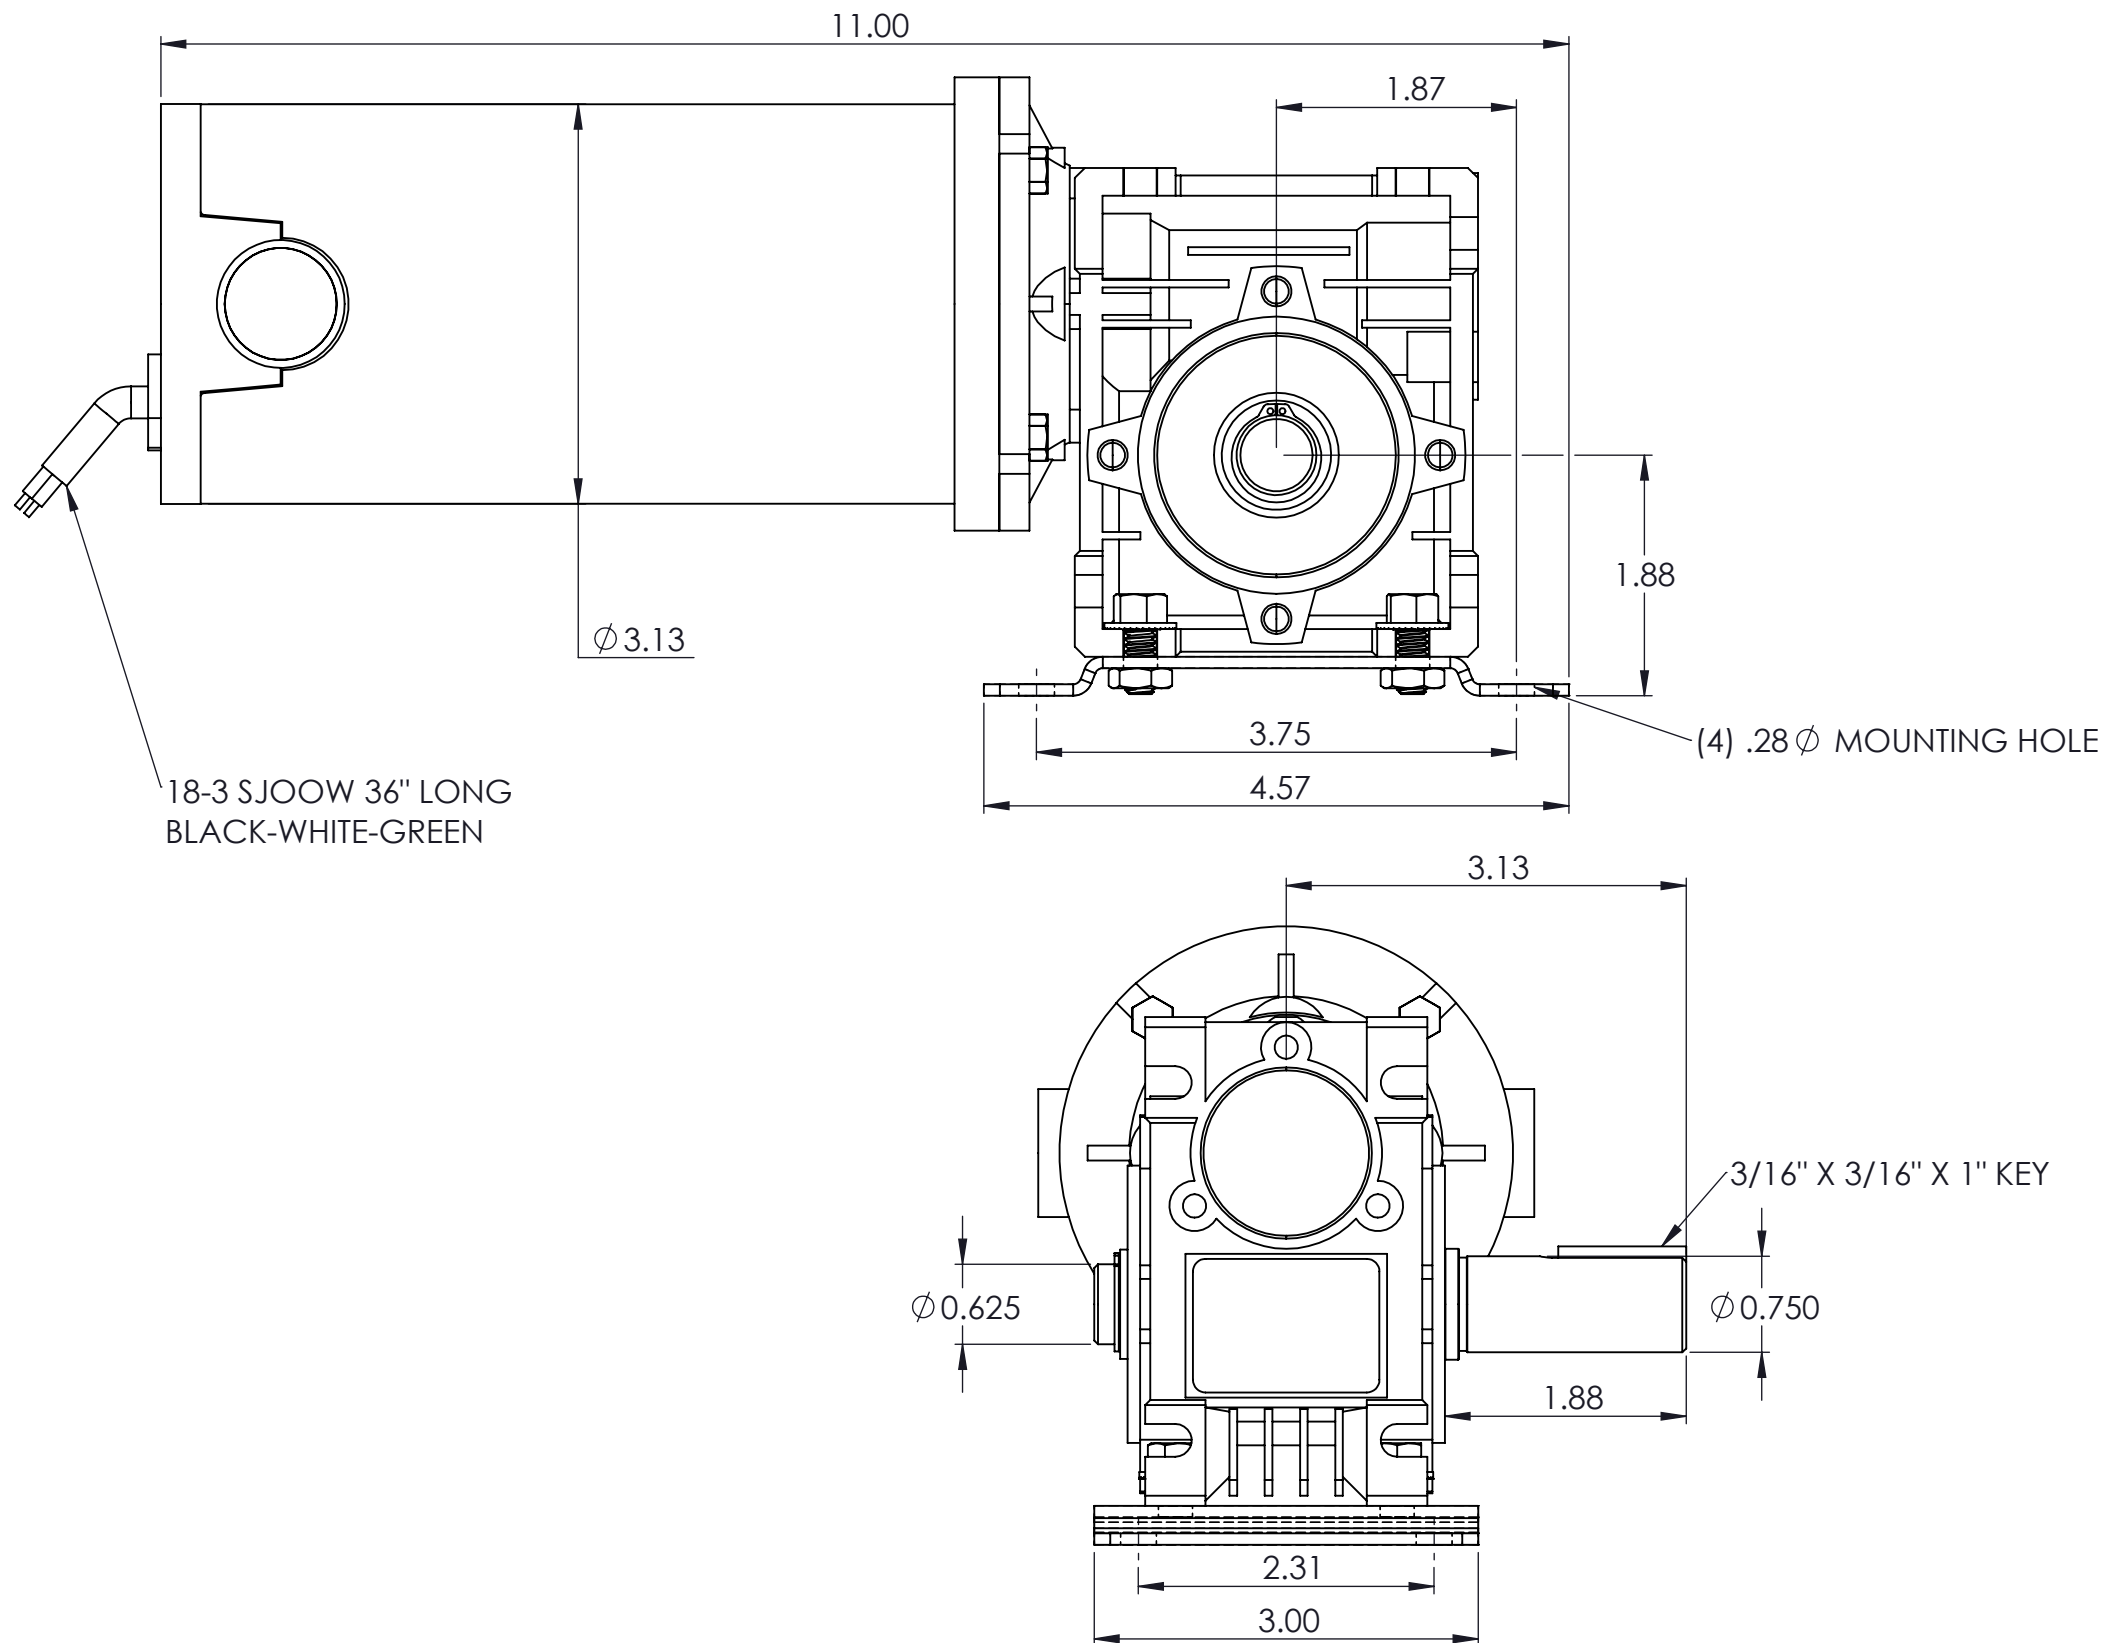

Motor Specialty, Inc.
2801 Lathrop Avenue
Racine, WI 53405

DESCRIPTION: 2000C GM 30 GEARBOX .750" SHAFT DROP-IN

DRAWN BY: CZ

PART NUMBER

MATERIAL:

SIZE: B

Model RGP2030C-GP7400

TOLERANCE: .XXX±.005 .XX±.01 FRACTION±1/64 ANGLE:±1 Deg.

SCALE: 1:1.5

ALL UNITS IN INCHES UNLESS OTHERWISE NOTED

REVISION: B

REVISIONS

REV.	DESCRIPTION	DATE	ENGINEERING APPROVAL
A	INITIAL DRAWING	10/30/19	CZ
B	MODEL NUMBER CHANGE (RGP)	3/30/2020	CZ

18-3 SJOOW 36" LONG
BLACK-WHITE-GREEN

VOLTAGE: 90 DC
ROTATION: REVERSIBLE (BLACK POSITIVE(+)) CW
CONSTRUCTION: TENV
FINISH: POWERCOAT SILVER/BLUE
INSULATION: CLASS F
GEAR REDUCTION: 10:1
OUTPUT SPEED/TORQUE: 173RPM/32IN-LB