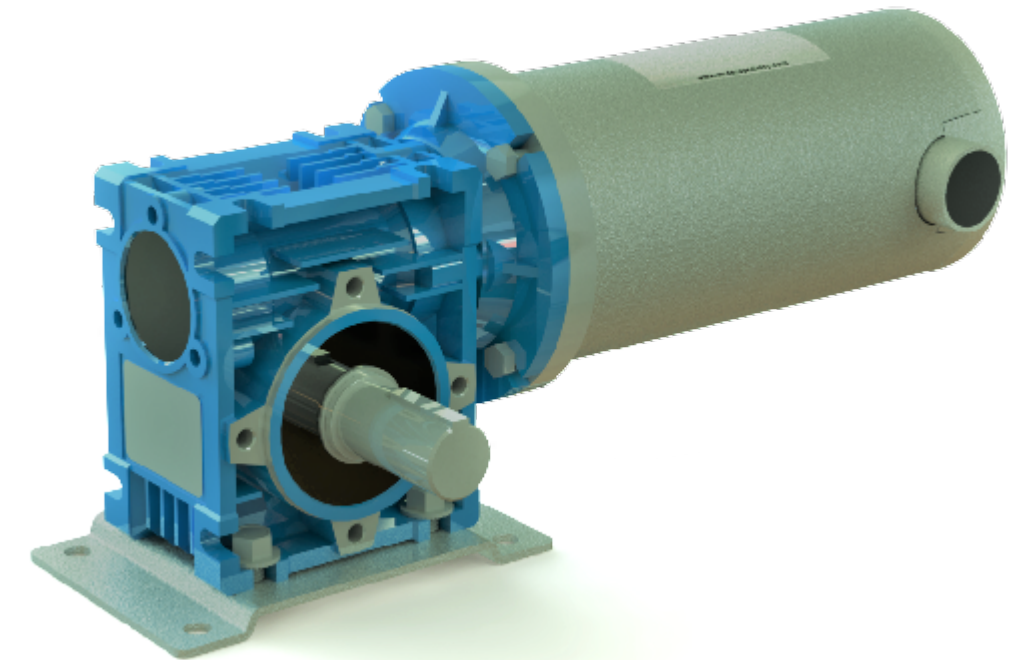

Motor Specialty, Inc.
2801 Lathrop Avenue
Racine, WI 53405

DESCRIPTION: 2000C GM 30 GEARBOX .750" SHAFT DROP-IN

DRAWN BY: CZ

PART NUMBER

MATERIAL:

SIZE: B

Model RGP2030C-GP7400

TOLERANCE: .XXX±.005 .XX±.01 FRACTION±1/64 ANGLE:±1 Deg.

SCALE: 1:1.5

ALL UNITS IN INCHES UNLESS OTHERWISE NOTED

REVISION: B

REVISIONS

REV.	DESCRIPTION	DATE	ENGINEERING APPROVAL
A	INITIAL DRAWING	10/30/19	CZ
B	MODEL NUMBER CHANGE (RGP)	3/30/2020	CZ

18-3 SJOOW 36" LONG
BLACK-WHITE-GREEN

VOLTAGE: 90 DC
ROTATION: REVERSIBLE (BLACK POSITIVE(+)) CW
CONSTRUCTION: TENV
FINISH: POWERCOAT SILVER/BLUE
INSULATION: CLASS F
GEAR REDUCTION: 10:1
OUTPUT SPEED/TORQUE: 173RPM/32IN-LB